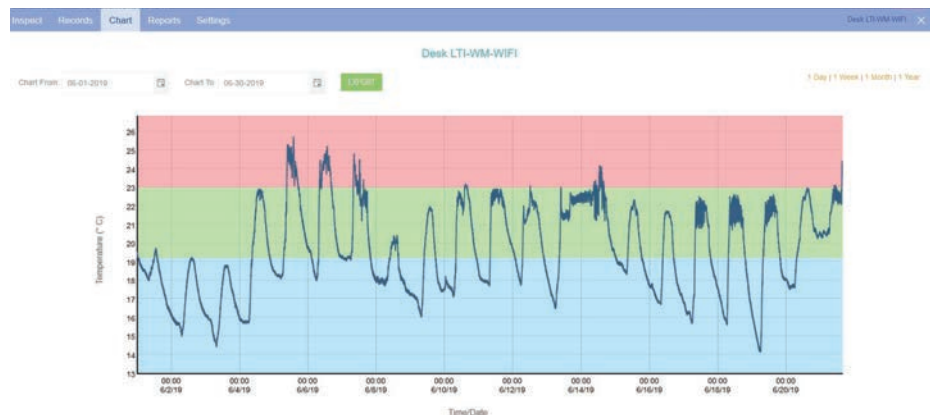

Specifications

Product Model	LTI-WM-WiFi
Operating Temperature Range	-25°C to +40°C
Storage Temperature Range	-40°C to +70°C
USB Standard	2.0
Logger buffer	Up to 45 logger downloads can be buffered
WiFi	2.4GHz 802.11 b/g/n High sensitivity internal antenna
Network Security	WPA/WPA2-PSK
Environmental	IP50 (Rated for inside use only)
Power Source	5V (Computer or USB wall charger)
Size	(W)70mm (H)114mm (D)38mm
Weight	100g
Case Material	ABS
Connectors	USB Micro
Certifications	FCC, CE & RoHS Compliant
Range (Clear Line of Sight)	40m
Accessories	2.0m USB cable

Connection Software

Real-time data automatically uploaded via WiFi to the LogTag Online cloud.

For more information on LogTag Online, please visit our website:

www.logtag-recorders.com/en/software